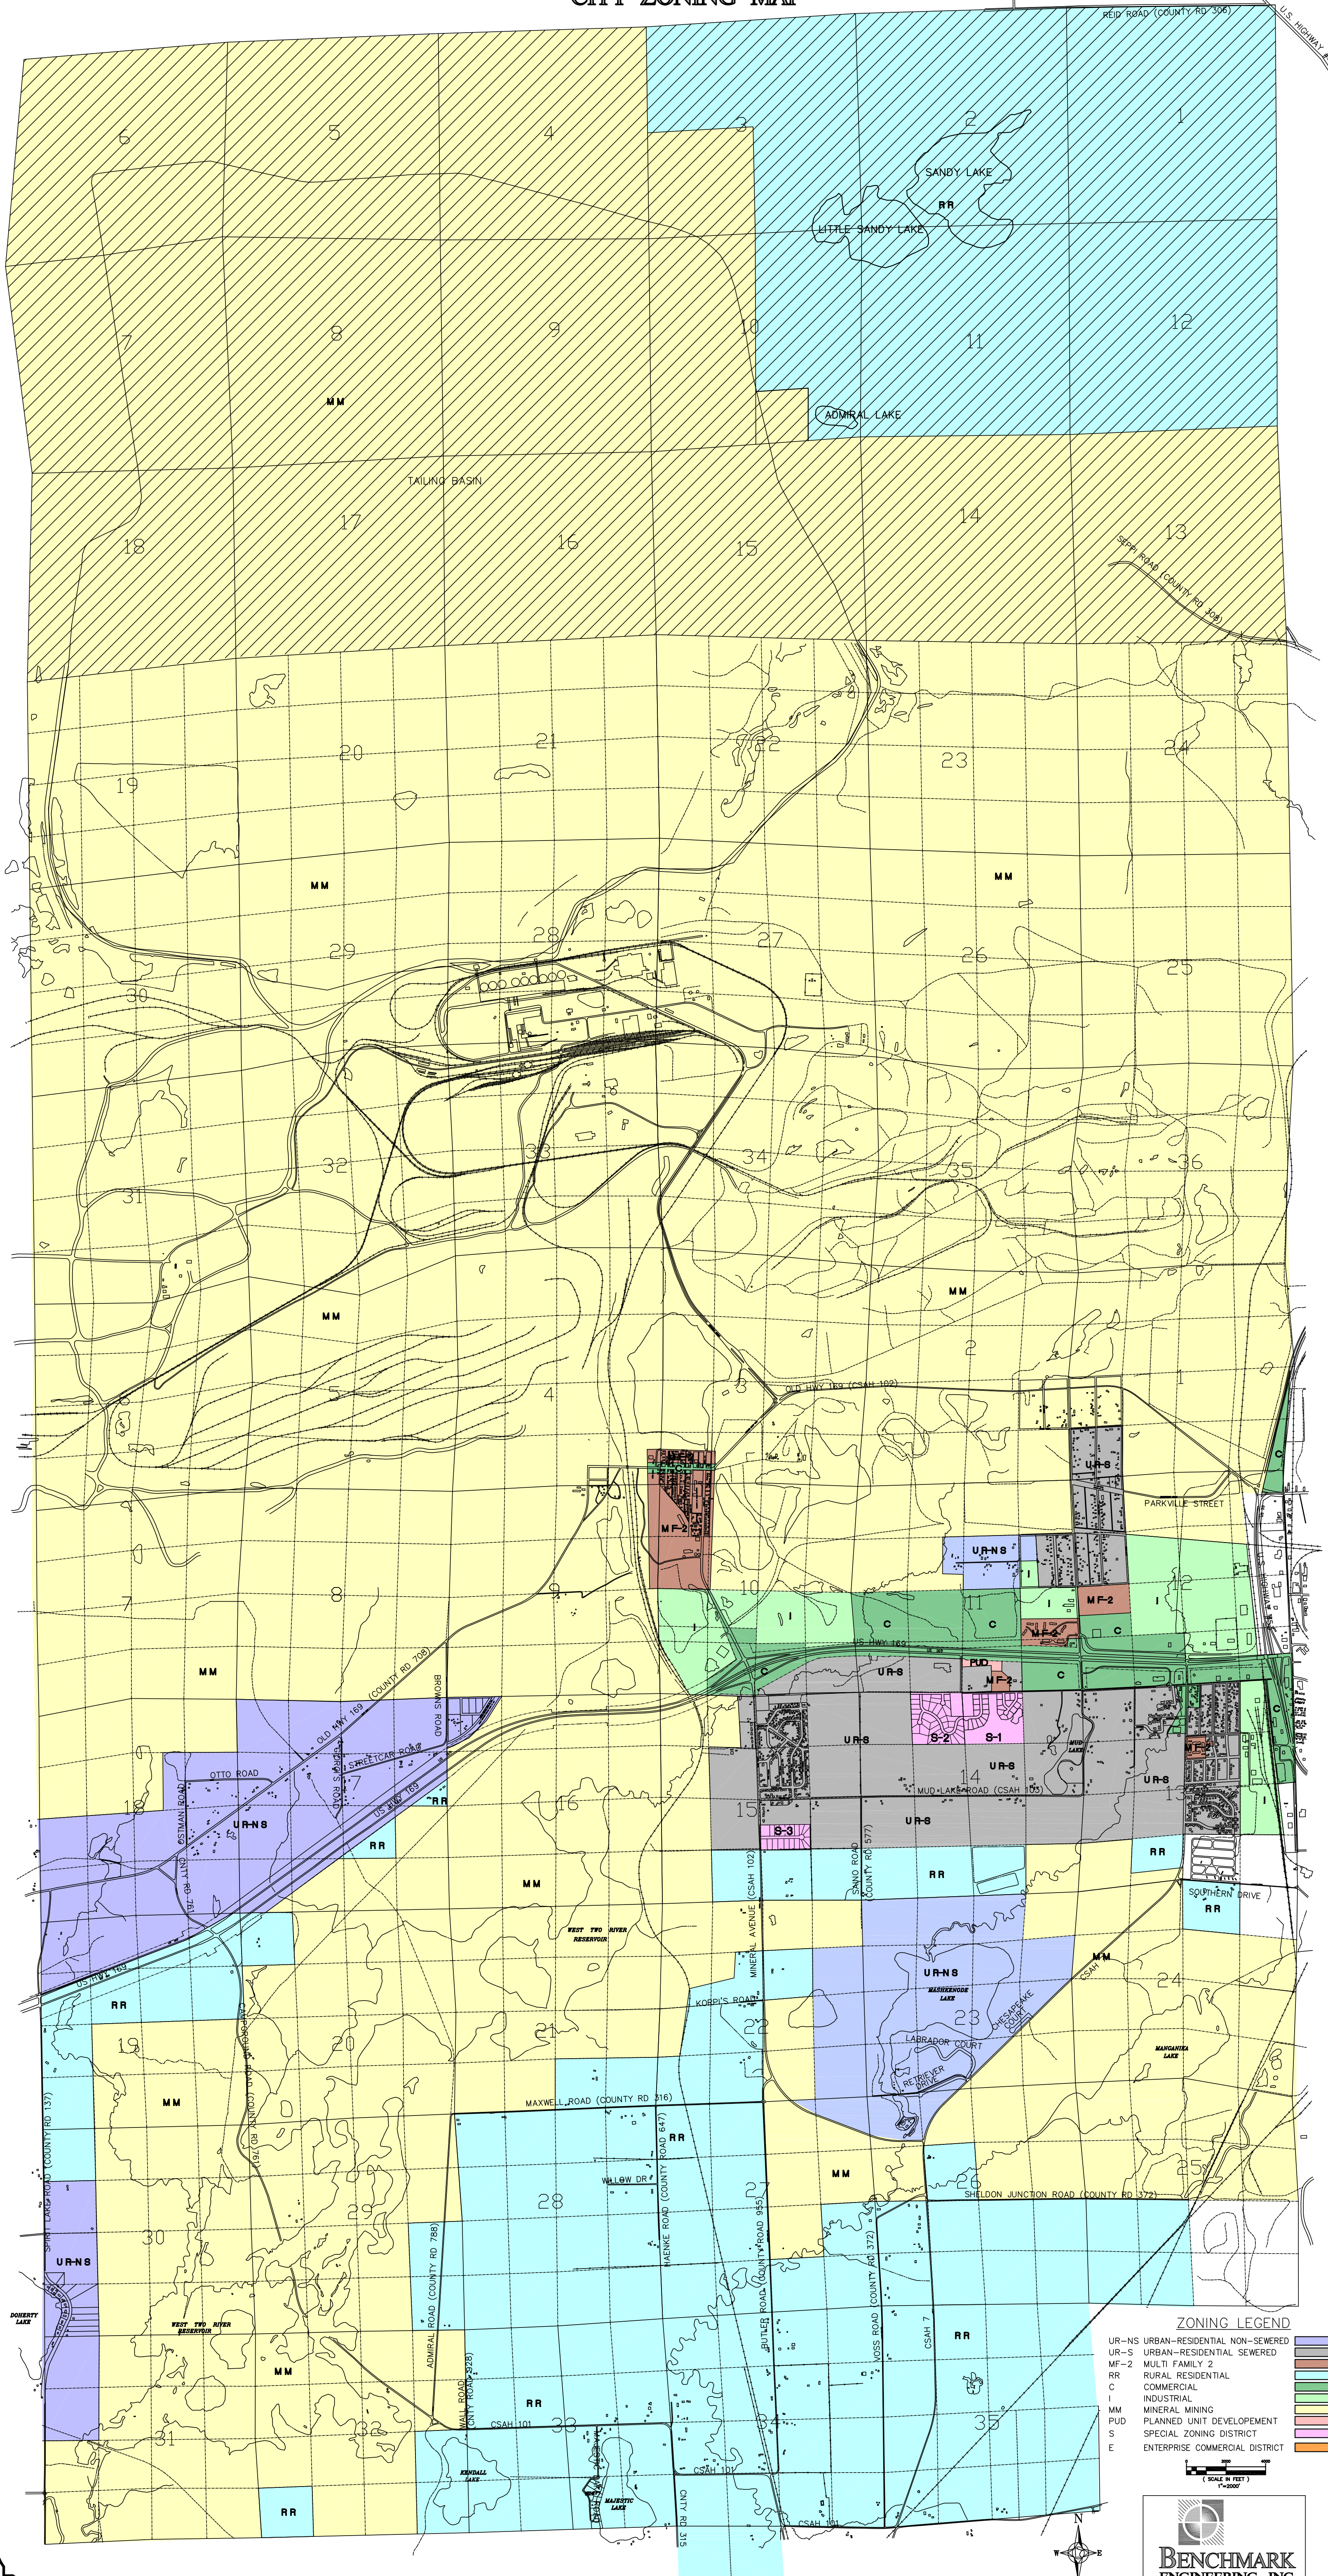

CITY OF MOUNTAIN IRON, MINNESOTA CITY ZONING MAP

ZONING LEGEND

UR-NS	URBAN-RESIDENTIAL NON-SEWERED	
UR-S	URBAN-RESIDENTIAL SEWERED	
MF-2	MULTI-FAMILY 2	
RR	RURAL RESIDENTIAL	
C	COMMERCIAL	
I	INDUSTRIAL	
M	MINERAL MINING	
PUD	PLANNED UNIT DEVELOPMENT	
S	SPECIAL ZONING DISTRICT	
E	ENTERPRISE COMMERCIAL DISTRICT	

SCALE IN FEET
1"=200'

Plotted By: Jeremy
 \Users\jerry\land\projects\MI12-CE\Map\Mtn Iron Zoning Map - Jan 2011 Updated.dwg
 May 21, 2012 10:30am